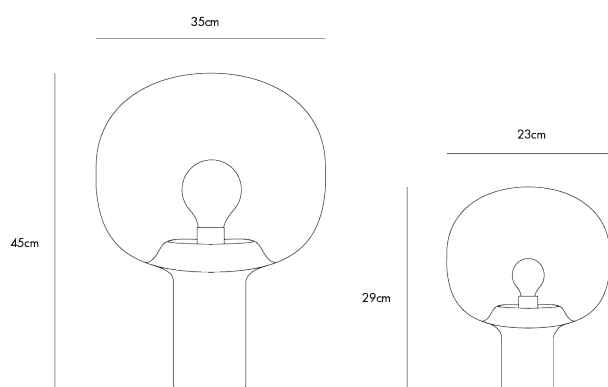

THE CONRAN SHOP

Flo Table Lamp

Designed by Samuel Wilkinson

Product Sheet

Flo Table Lamp / Small Flo Table Lamp

Exclusively available at The Conran Shop, the coveted Flo Table Lamp is innovatively designed by British designer Samuel Wilkinson. The lamp showcases a Czech mouth-blown glass shade that delicately floats, enveloping its slim marble base as if moulded organically as one piece.

Product Group	Lighting
Environment	Indoor
Weight	34kg / 38kg
Materials	Hand-blown glass, Marble
Base Finish	 Marble
Glass Shade Finish	 Smoked Grey
	 Frosted

Warranty

The Conran Shop offers a 2-year warranty against manufacturing defects in standard lighting products. Wear and damage to covers, surface treatment, inappropriate use and the like are not covered by the warranty.